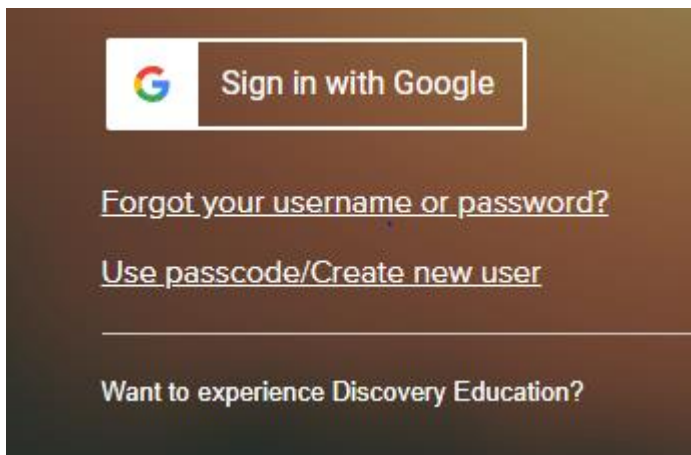

# Account Creation on Discovery Education

1. Open Chrome
2. Navigate to [www.discoveryeducation.com](http://www.discoveryeducation.com)
3. Click "Sign In" in the top right corner

4. Click "Use Passcode"  
BelAir's Passcode is **4E27-8EFA**

5. Choose the option that fits you best

Are you creating a new Discovery Education login?

New User

Are you an existing Discovery Education user?

Existing User

6. Complete the sign-up process. I suggest using your RCBOE email (@boe.richmond.k12.ga.us) and your RCBOE password
7. Browse content by standards or subject to use in the classroom