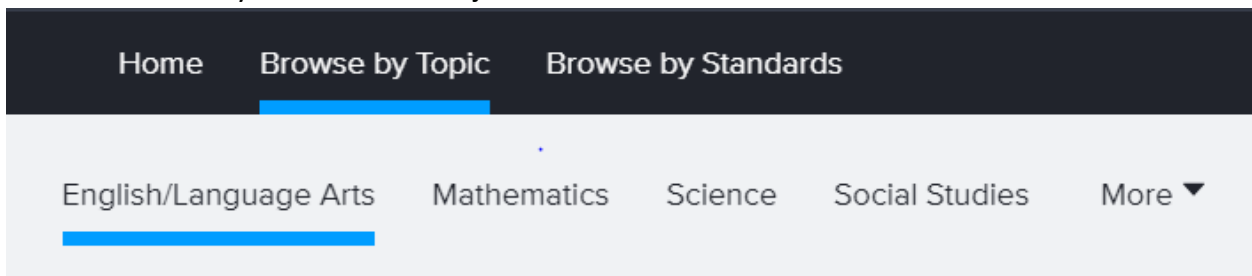

5. Choose the option that fits you best

Are you creating a new Discovery Education login?

New User

Are you an existing Discovery Education user?

Existing User

6. Complete the sign-up process. I suggest using your RCBOE email (@boe.richmond.k12.ga.us) and your RCBOE password
7. Browse content by standards or subject to use in the classroom